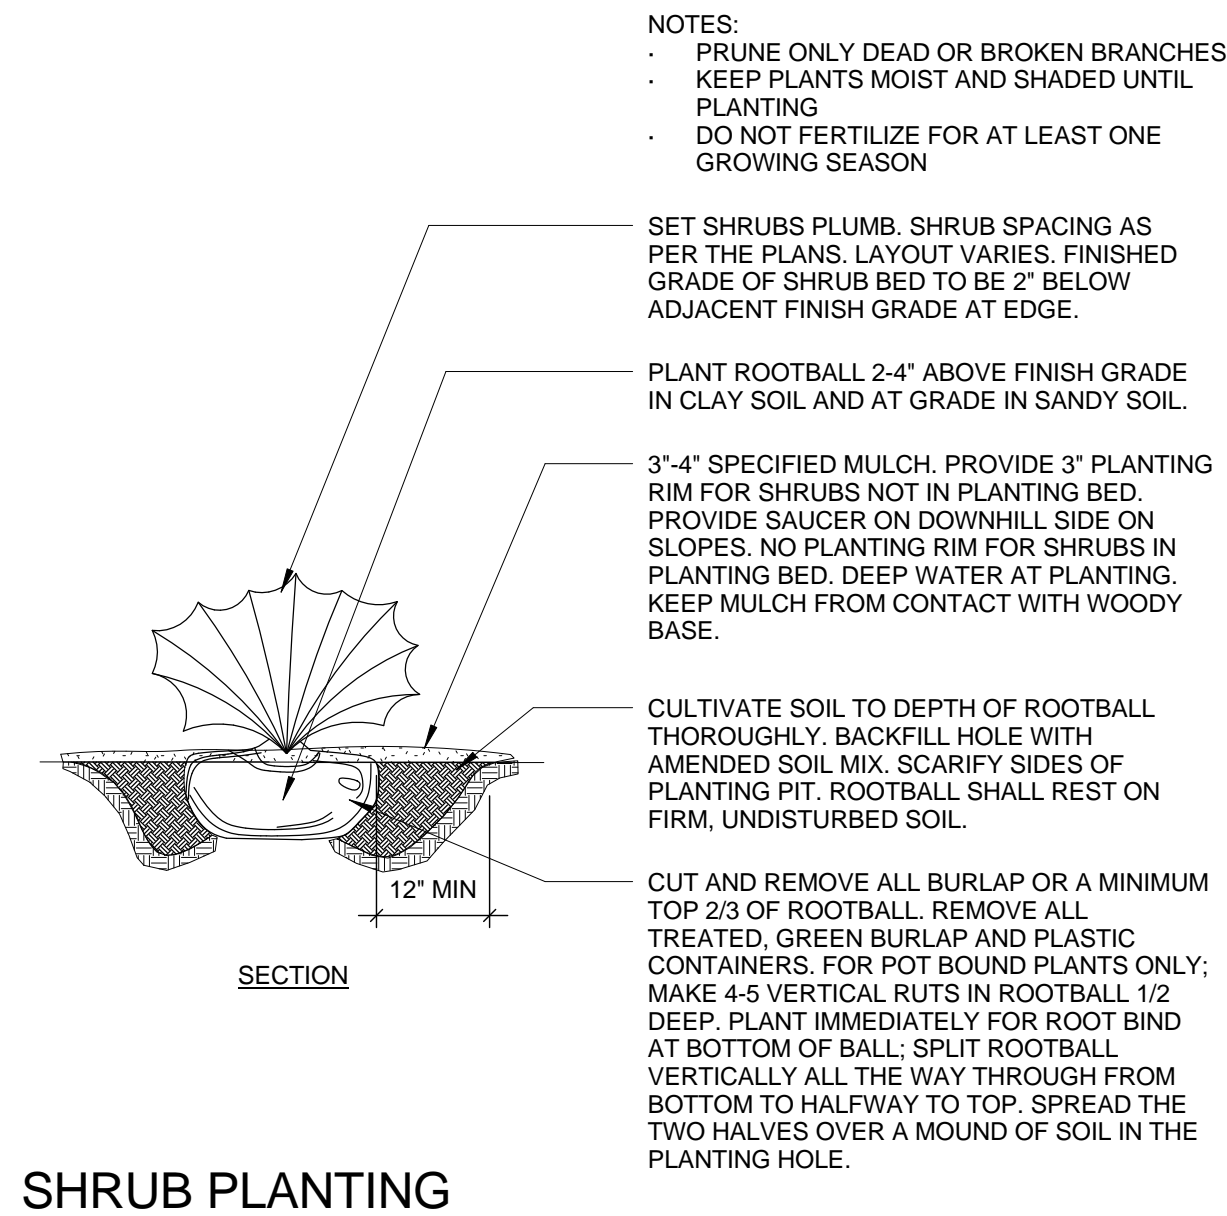

RENAISSANCE WEST
END FLATS

PLANTING SCHEDULE					
QUANTITY	SYMBOL	BOTANICAL NAME	COMMON NAME	SPACING	SIZE
TREES					
3	GLTR	GLEDITSIA TRIACANTHOS 'INERMIS SKYLINE'	SKYLINE HONEYLOCUST	AS SHOWN	2.5" CAL
4	PIAB	PICEA ABIES 'ELEGANS'	SPREADING NORWAY SPRUCE	AS SHOWN	6" HGT
4	QURO	QUERCUS ROBUR 'FASTIGIATA'	FASTIGIATE ENGLISH OAK	AS SHOWN	2.5" CAL
1	SOAU	SORBUS AUCUPARIA 'CARDINAL ROYAL'	CARDINAL ROYAL MOUNTAIN ASH	AS SHOWN	2.5" CAL
4	TICO	TILIA CORDATA 'GREENSPIRE'	GREENSPIRE LINDEN	AS SHOWN	2.5" CAL
SHRUBS					
50	CYSC	CYSTIS SCOPARIUS 'MOONLIGHT'	MOONLIGHT BROOM	AS SHOWN	5 GAL.
PERENNIALS/VINES					
22	HESE	HELICTOTRICHON SEMPERVIRENS	BLUE AVENA GRASS	AS SHOWN	5 GAL.