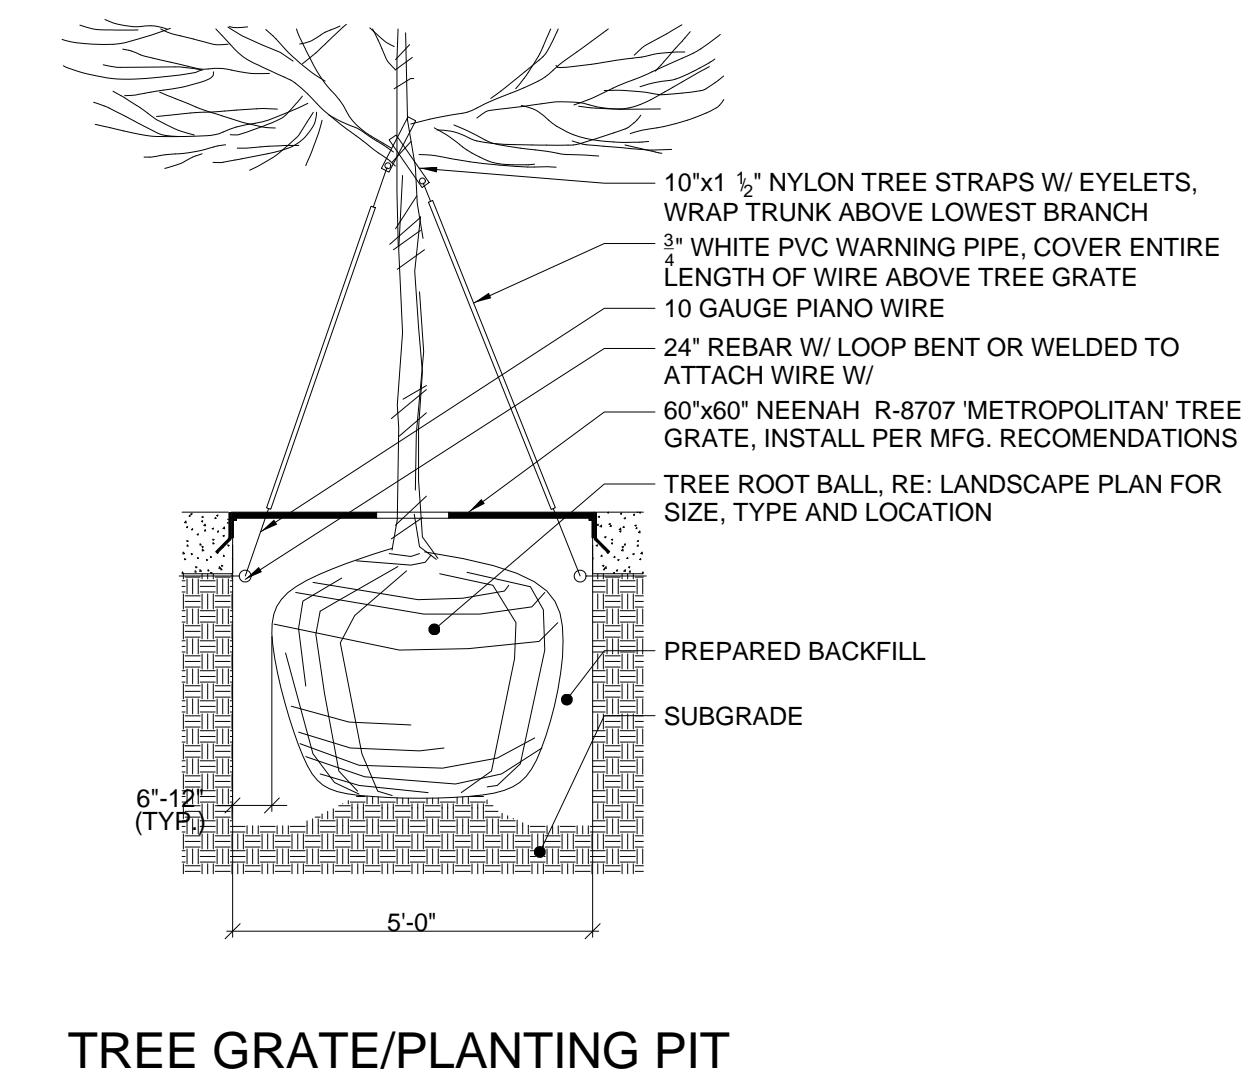

RENAISSANCE WEST
END FLATS

PLANTING SCHEDULE					
QUANTITY	SYMBOL	BOTANICAL NAME	COMMON NAME	SPACING	SIZE
TREES					
3	GLTR	GLEDITSIA TRIACANTHOS 'INERMIS SKYLINE'	SKYLINE HONEYLOCUST	AS SHOWN	2.5" CAL
4	PIAB	PICEA ABIES 'ELEGANS'	SPREADING NORWAY SPRUCE	AS SHOWN	6" HGT
4	QURO	QUERCUS ROBUR 'FASTIGIATA'	FASTIGIATE ENGLISH OAK	AS SHOWN	2.5" CAL
1	SOAU	SORBUS AUCUPARIA 'CARDINAL ROYAL'	CARDINAL ROYAL MOUNTAIN ASH	AS SHOWN	2.5" CAL
4	TICO	TILIA CORDATA 'GREENSPIRE'	GREENSPIRE LINDEN	AS SHOWN	2.5" CAL
SHRUBS					
50	CYSC	CYSTIS SCOPARIUS 'MOONLIGHT'	MOONLIGHT BROOM	AS SHOWN	5 GAL.
PERENNIALS/VINES					
22	HESE	HELICTOTRICHON SEMPERVIRENS	BLUE AVENA GRASS	AS SHOWN	5 GAL.