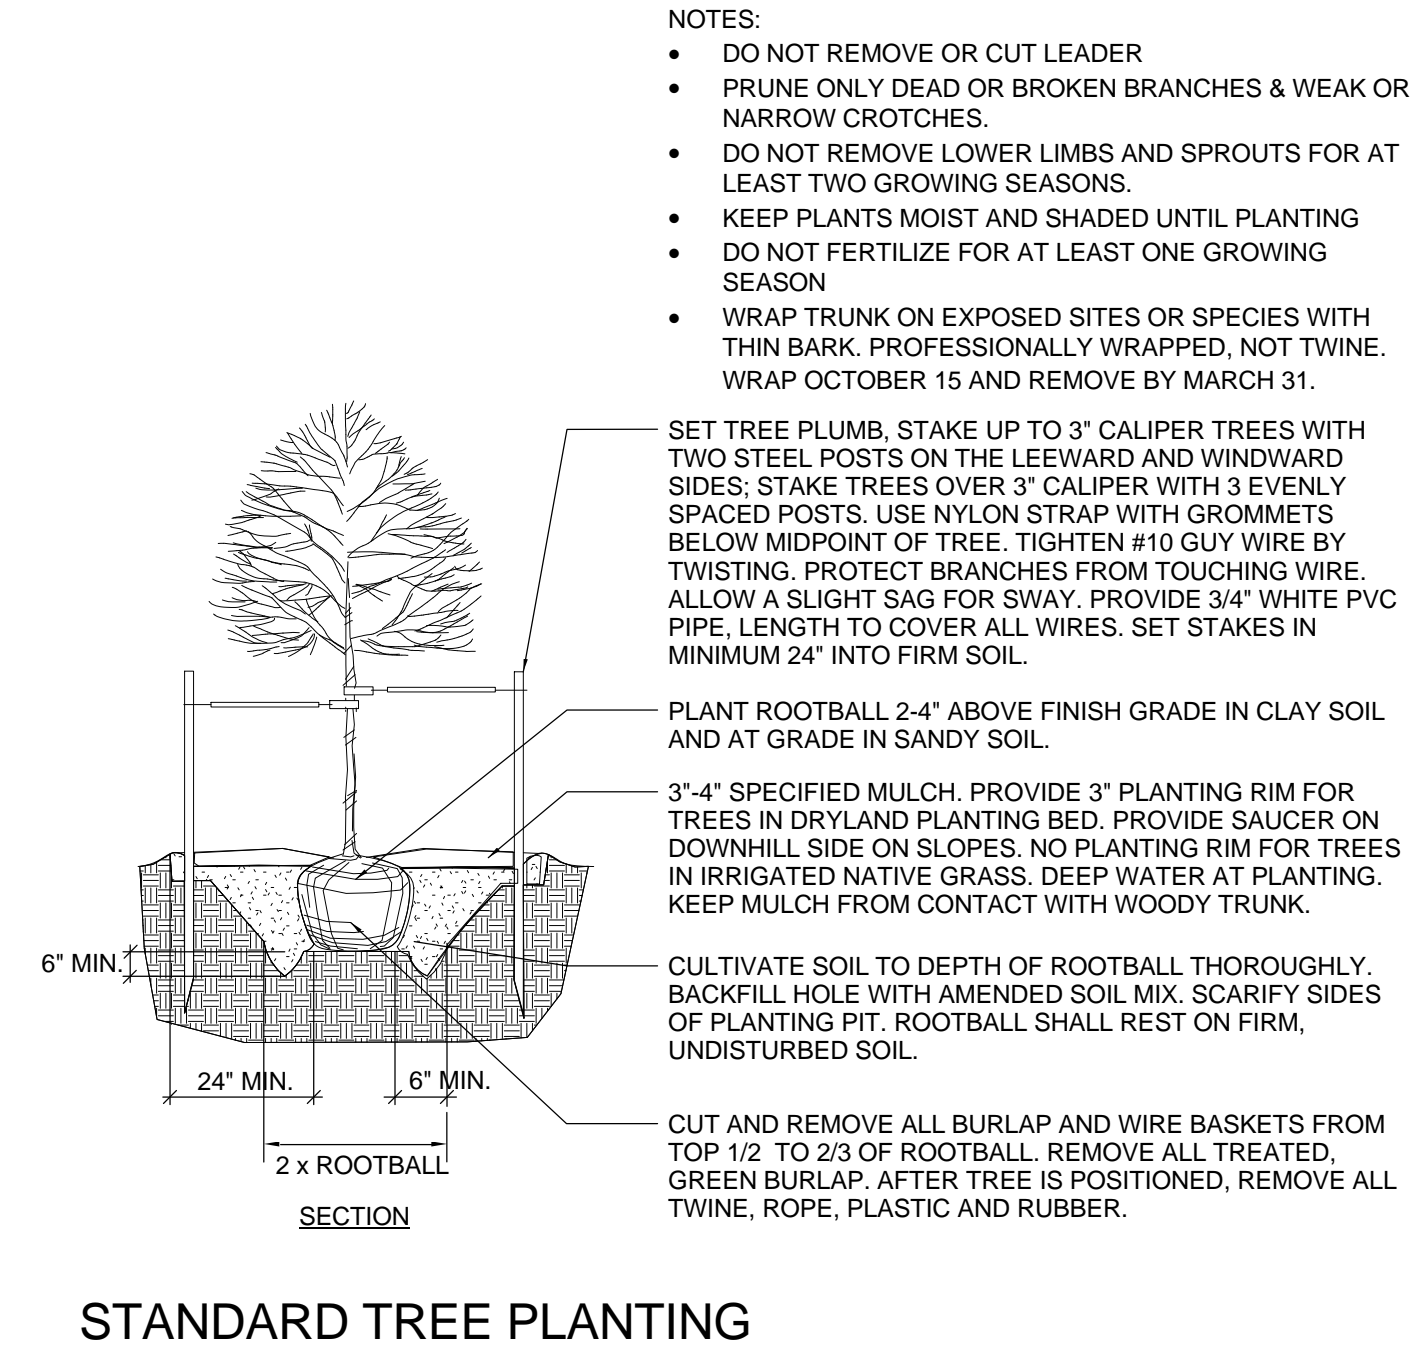

RENAISSANCE WEST
END FLATS

PLANTING SCHEDULE					
QUANTITY	SYMBOL	BOTANICAL NAME	COMMON NAME	SPACING	SIZE
TREES					
3	GLTR	GLEDITSIA TRIACANTHOS 'INERMIS SKYLINE'	SKYLINE HONEYLOCUST	AS SHOWN	2.5" CAL
4	PIAB	PICEA ABIES 'ELEGANS'	SPREADING NORWAY SPRUCE	AS SHOWN	6" HGT
4	QURO	QUERCUS ROBUR 'FASTIGIATA'	FASTIGIATE ENGLISH OAK	AS SHOWN	2.5" CAL
1	SOAU	SORBUS AUCUPARIA 'CARDINAL ROYAL'	CARDINAL ROYAL MOUNTAIN ASH	AS SHOWN	2.5" CAL
4	TICO	TILIA CORDATA 'GREENSPIRE'	GREENSPIRE LINDEN	AS SHOWN	2.5" CAL
SHRUBS					
50	CYSC	CYSTIS SCOPARIUS 'MOONLIGHT'	MOONLIGHT BROOM	AS SHOWN	5 GAL.
PERENNIALS/VINES					
22	HESE	HELICTOTRICHON SEMPERVIRENS	BLUE AVENA GRASS	AS SHOWN	5 GAL.