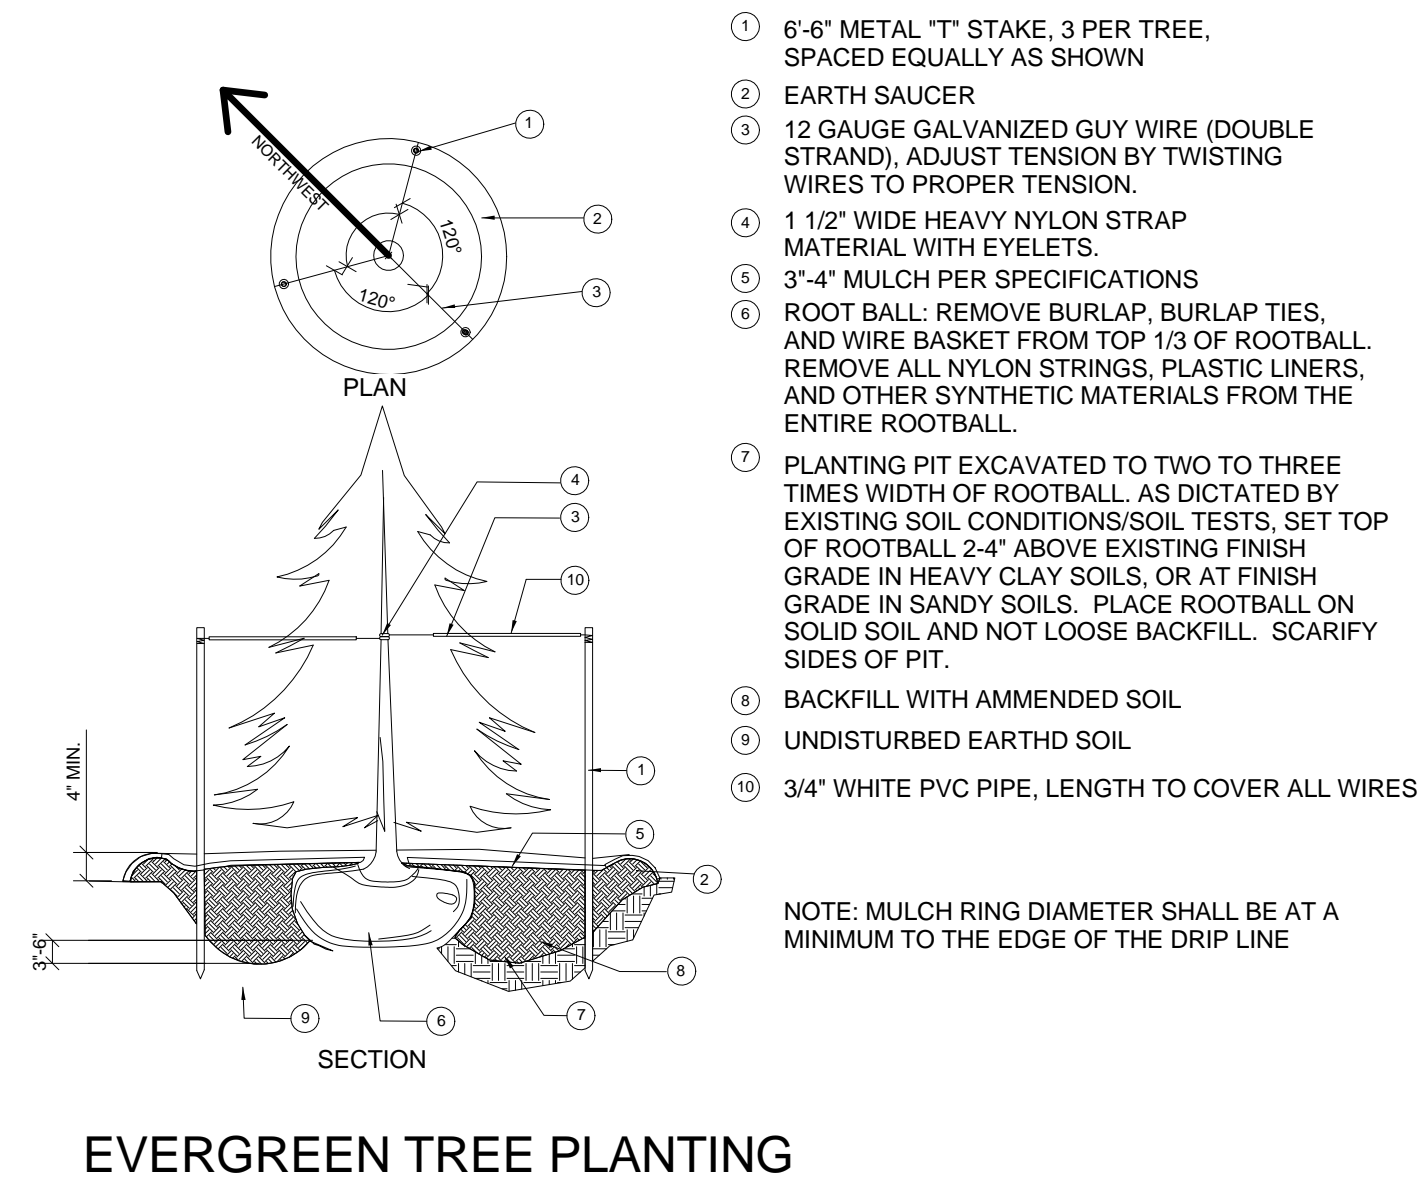

RENAISSANCE WEST
END FLATS

PLANTING SCHEDULE					
QUANTITY	SYMBOL	BOTANICAL NAME	COMMON NAME	SPACING	SIZE
TREES					
3	GLTR	GLEDITSIA TRIACANTHOS 'INERMIS SKYLINE'	SKYLINE HONEYLOCUST	AS SHOWN	2.5" CAL
4	PIAB	PICEA ABIES 'ELEGANS'	SPREADING NORWAY SPRUCE	AS SHOWN	6" HGT
4	QURO	QUERCUS ROBUR 'FASTIGIATA'	FASTIGIATE ENGLISH OAK	AS SHOWN	2.5" CAL
1	SOAU	SORBUS AUCUPARIA 'CARDINAL ROYAL'	CARDINAL ROYAL MOUNTAIN ASH	AS SHOWN	2.5" CAL
4	TICO	TILIA CORDATA 'GREENSPIRE'	GREENSPIRE LINDEN	AS SHOWN	2.5" CAL
SHRUBS					
50	CYSC	CYSTIS SCOPARIUS 'MOONLIGHT'	MOONLIGHT BROOM	AS SHOWN	5 GAL.
PERENNIALS/VINES					
22	HESE	HELICTOTRICHON SEMPERVIRENS	BLUE AVENA GRASS	AS SHOWN	5 GAL.