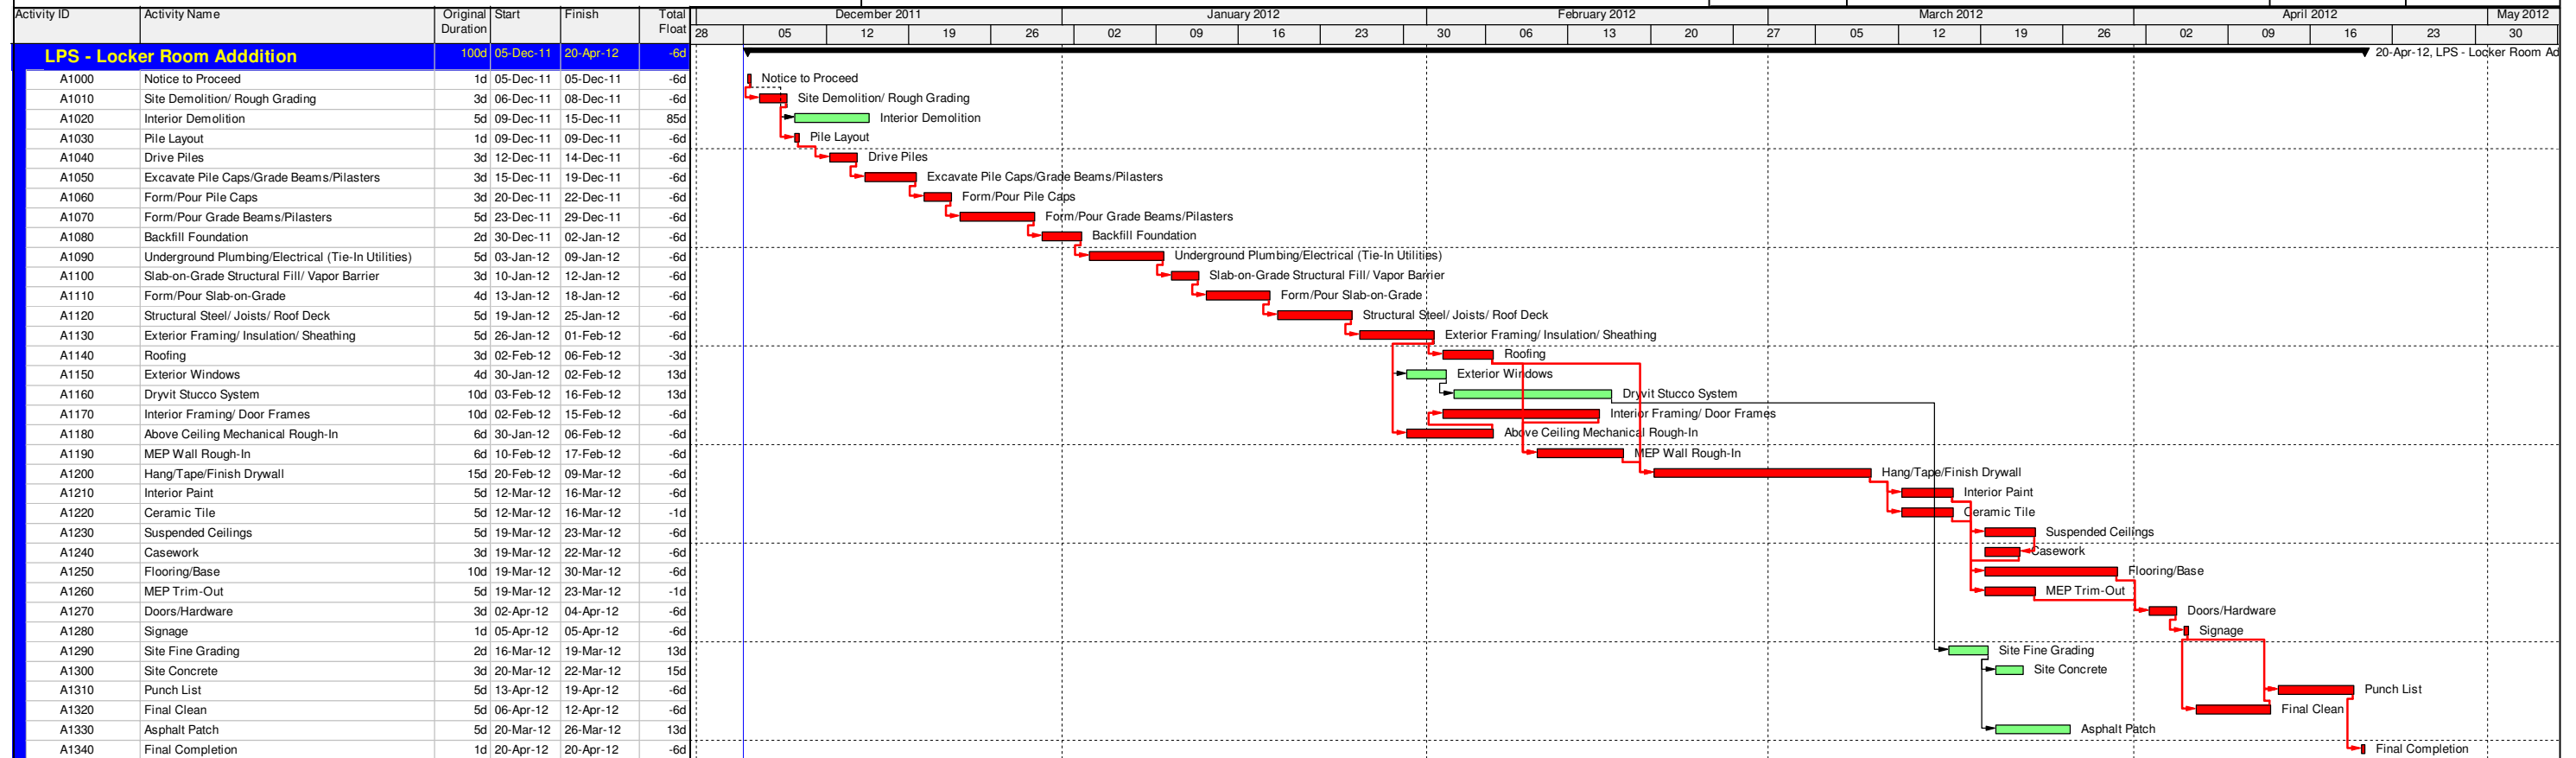

LPS - Locker Room Addition

FCI Constructors, Inc.

Date

Revision

Checked

Approved

█ Actual Work
 █ Critical Remaining Work
 ▶ Summary
█ Remaining Work
 ◆ Milestone